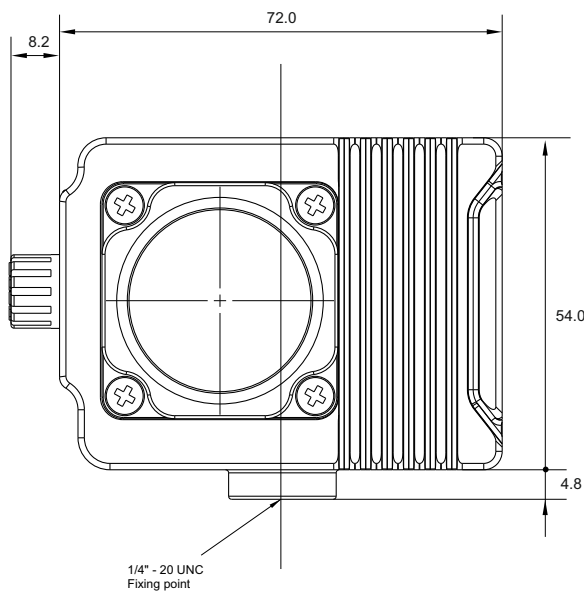

SmartyCam 3 Sport

On-board camera