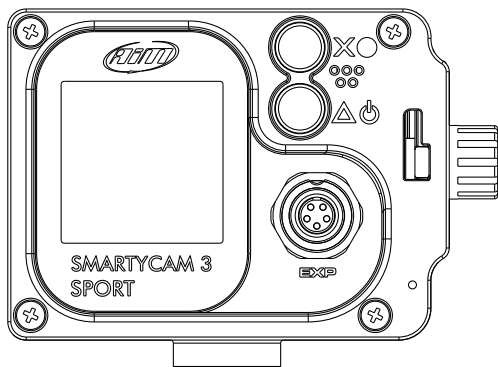

# SmartyCam 3 Sport

On-board camera

## Technical characteristics

<b>Video format</b>	H.264 1920 x1080 pixels @ 30 fps
<b>Display resolution</b>	128 x 128 pixels
<b>Lens</b>	Low distortion camera lens
<b>CMOS sensor</b>	Global Shutter
<b>Field of view</b>	84°
<b>Internal battery</b>	Rechargeable lithium battery
<b>External power</b>	9-15 Volt
<b>Supported microSD card</b>	Up to 2 TB
<b>Accelerometer</b>	Three-axial ± 16G
<b>Connectors</b>	1 Binder 712 female
<b>Usage temperatures</b>	-10°C/+50°C
<b>Auto Power ON</b>	Yes
<b>Auto Power OFF</b>	Yes
<b>Auto Start/Stop Recording</b>	Yes
<b>Dimensions</b>	79.9 x 54 x 46.5 mm
<b>Weight</b>	200 g, battery included
<b>Waterproof</b>	IP65

## Pinout

MICRO SD card

Binder 5 pin female connector - pinout external view

EXP	
1	CAN +
2	GND
3	+Vbout
4	CAN -
5	+Vbext