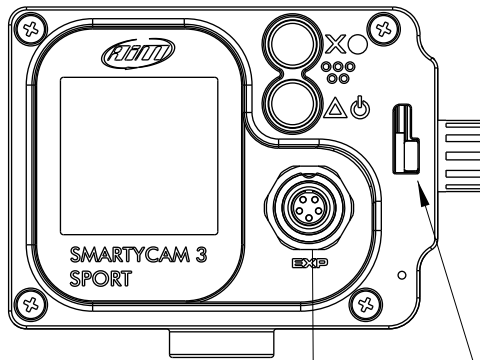

SmartyCam 3 Sport

On-board camera

Pinout

MICRO SD card

EXP	
1	CAN +
2	GND
3	+Vbout
4	CAN -
5	+Vbext