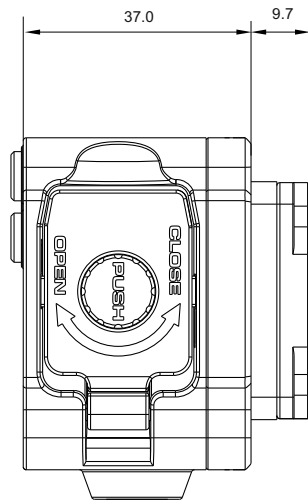

SmartyCam 3 Sport

On-board camera